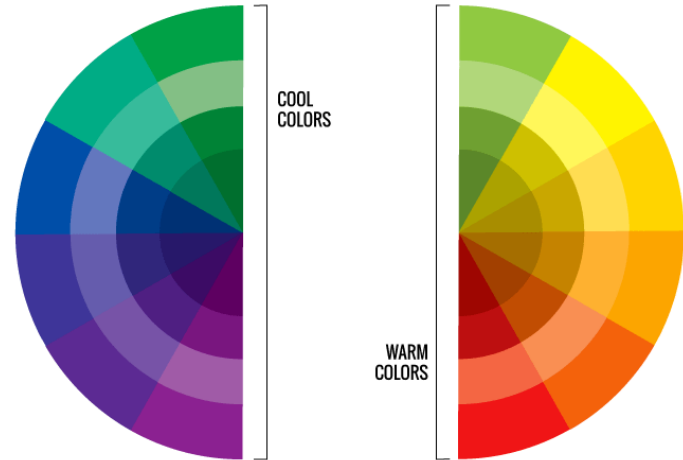

<https://padlet.com/s1138501/jf2fkoea85p68g2o>

Let's look at the result!!!

Ma Tsz Sin Venus, Chow Wing Yee, Yau Pak Ho @2021

Result

 TSZ SIN MA + 2 @ 5m

Warm/cool color

What kind of emotions/feelings do the colors give you? What objects can you associate with the colors?

Group 3 yellow	Group 2 orange	Group 5 - Blue	Group1 red
<ol style="list-style-type: none">1. Cake2. Sun3. Cautions4. Warning5. Lemon	Feelings: Shiny boy	Color: Blue	Fire
	♡ 0	Emotions/Feelings: Cold, sad, lonely	Passion
	 Add comment	Objects: Ice, night time, sea	Blood
♡ 0		♡ 0	Sunset
 Add comment		 Add comment	Warmth
			Dangerous
			♡ 0
			 Add comment

Examples!!!!!!

BLUE

- Depress, sadness

*Do you know the
background of this
painting?*

*<Starry night>
Vincent van Gogh
Oil on canvas*

Yellow

- Warmth, uplifting, sunshine

Green